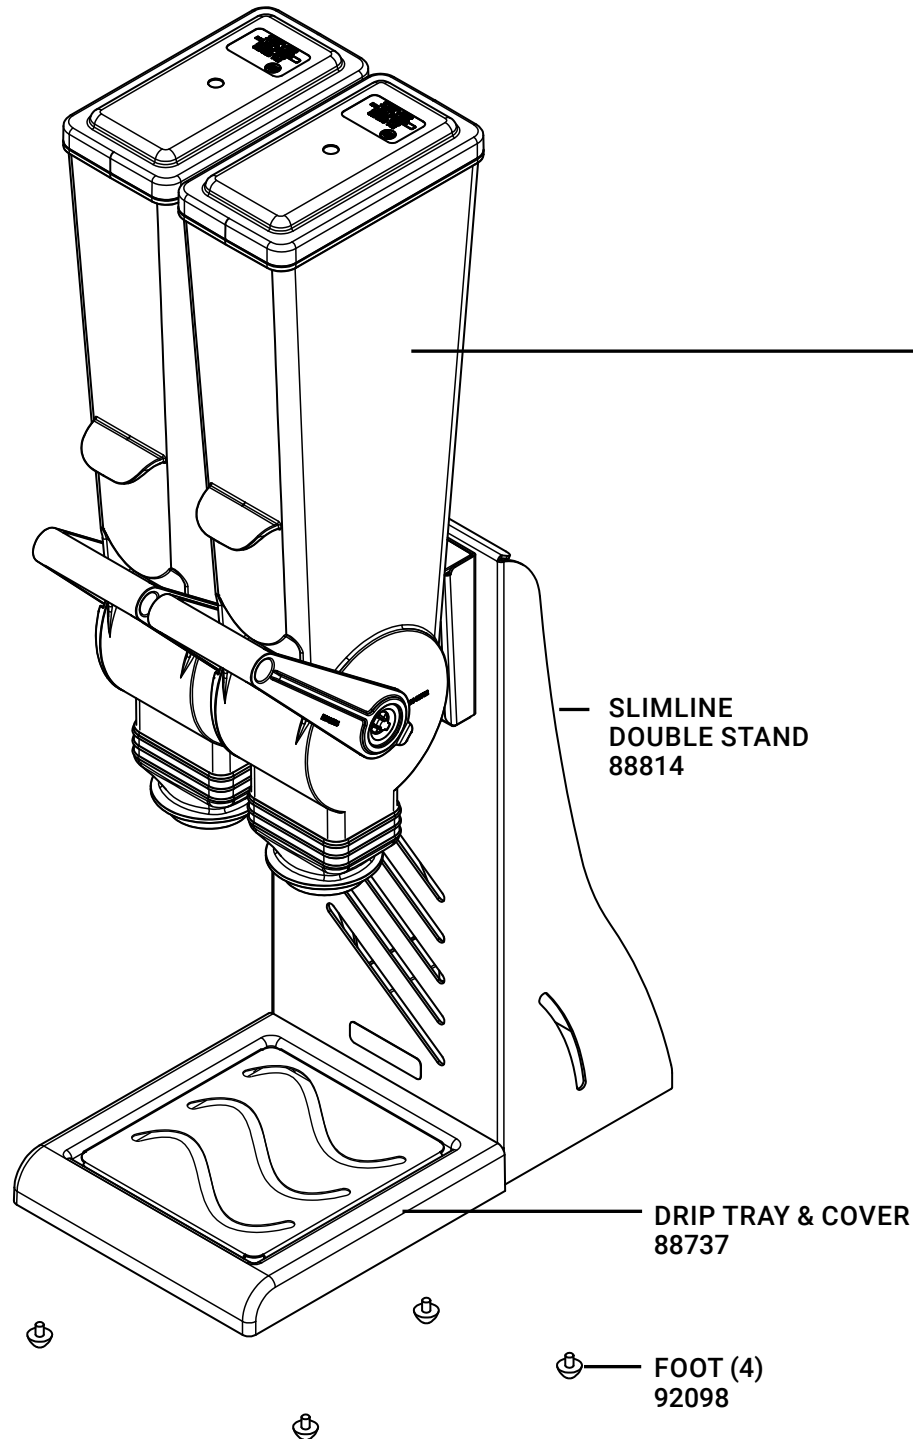

## SlimLine Double Countertop

CONTAINS  
QTY. 2 OF  
SLIMLINE  
DFD-2L  
88779

SLIMLINE  
DOUBLE STAND  
88814

DRIP TRAY & COVER  
88737

FOOT (4)  
92098